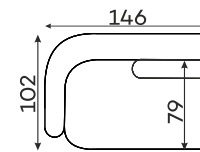

Modular units

Available in a left-hand or right-hand configuration. The sets below are left-hand facing.

2-SEATER UNIT
SMALL BACKREST

2-SEATER UNIT
BIG BACKREST

ROUND CORNER
ELEMENT

1-SEATER

1-SEATER WITH
ARMREST

ASYMMETRICAL
CORNER ELEMENT

1,5-SEATER WITH
ARMREST

2-SEATER WITH
ARMREST

ELEMENT
CORNER ELEMENT

OTTOMAN

CORNER ELEMENT 60°

POUFFE

Pouffe height: 45