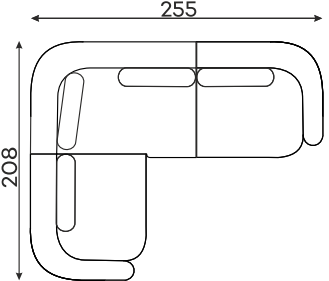

Corner sofas Available in a left-hand or right-hand configuration. The sets below are left-hand facing.

DOMANI SET 1

DOMANI SET 2

DOMANI SET 3

DOMANI SET 4

DOMANI SET 5

DOMANI SET 6

DOMANI SET 7

Modular units

Available in a left-hand or right-hand configuration. The sets below are left-hand facing.

2-SEATER UNIT
SMALL BACKREST

2-SEATER UNIT
BIG BACKREST

ROUND CORNER
ELEMENT

1-SEATER

1-SEATER WITH
ARMREST

ASYMMETRICAL
CORNER ELEMENT

1,5-SEATER WITH
ARMREST

2-SEATER WITH
ARMREST

ELEMENT
CORNER ELEMENT

OTTOMAN

CORNER ELEMENT 60°

POUFFE

Pouffe height: 45