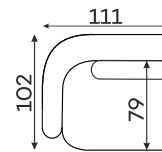

Modular units

Available in a left-hand or right-hand configuration. The sets below are left-hand facing.

2-SEATER UNIT
SMALL BACKREST

2-SEATER UNIT
BIG BACKREST

ROUND CORNER
ELEMENT

1-SEATER

1-SEATER WITH
ARMREST

ASYMMETRICAL
CORNER ELEMENT

1,5-SEATER WITH
ARMREST

2-SEATER WITH
ARMREST

ELEMENT
CORNER ELEMENT

OTTOMAN

CORNER ELEMENT 60°

POUFFE

Pouffe height: 45