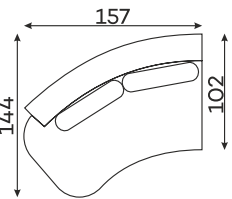

Corner sofas Available in a left-hand or right-hand configuration. The sets below are left-hand facing.

DOMANI SET 1

DOMANI SET 2

DOMANI SET 3

DOMANI SET 4

DOMANI SET 5

DOMANI SET 6

DOMANI SET 7

DOMANI SET 8

DOMANI SET 9

DOMANI SET 10

DOMANI SET 11

DOMANI SET 12

DOMANI SET 20

Sofas

2-SEATER SOFA

Modular units

Available in a left-hand or right-hand configuration. The sets below are left-hand facing.

2-SEATER UNIT
SMALL BACKREST

2-SEATER UNIT
BIG BACKREST

ROUND CORNER
ELEMENT

1-SEATER

1-SEATER WITH
ARMREST

ASYMMETRICAL
CORNER ELEMENT

1,5-SEATER WITH
ARMREST

2-SEATER WITH
ARMREST

ELEMENT
CORNER ELEMENT

OTTOMAN

CORNER ELEMENT 60°

POUFFE

Pouffe height: 45