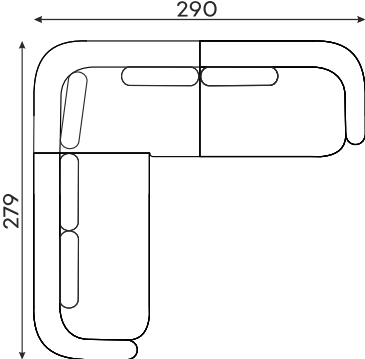

DOMANI SET 9