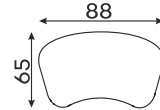

Modular units

Available in a left-hand or right-hand configuration. The sets below are left-hand facing.

2-SEATER UNIT
SMALL BACKREST

2-SEATER UNIT
BIG BACKREST

ROUND CORNER
ELEMENT

1-SEATER

1-SEATER WITH
ARMREST

ASYMMETRICAL
CORNER ELEMENT

1,5-SEATER WITH
ARMREST

2-SEATER WITH
ARMREST

ELEMENT
CORNER ELEMENT

OTTOMAN

CORNER ELEMENT 60°

POUFFE

Pouffe height: 45