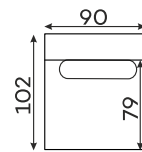

Modular units

Available in a left-hand or right-hand configuration. The sets below are left-hand facing.

2-SEATER UNIT
SMALL BACKREST

2-SEATER UNIT
BIG BACKREST

ROUND CORNER
ELEMENT

1-SEATER

1-SEATER WITH
ARMREST

ASYMMETRICAL
CORNER ELEMENT

1,5-SEATER WITH
ARMREST

2-SEATER WITH
ARMREST

ELEMENT
CORNER ELEMENT

OTTOMAN

CORNER ELEMENT 60°

POUFFE

Pouffe height: 45