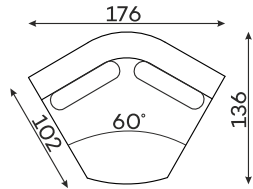

Modular units

Available in a left-hand or right-hand configuration. The sets below are left-hand facing.

2-SEATER UNIT
SMALL BACKREST

2-SEATER UNIT
BIG BACKREST

ROUND CORNER
ELEMENT

1-SEATER

1-SEATER WITH
ARMREST

ASYMMETRICAL
CORNER ELEMENT

1,5-SEATER WITH
ARMREST

2-SEATER WITH
ARMREST

ELEMENT
CORNER ELEMENT

OTTOMAN

CORNER ELEMENT 60°

POUFFE

Pouffe height: 45