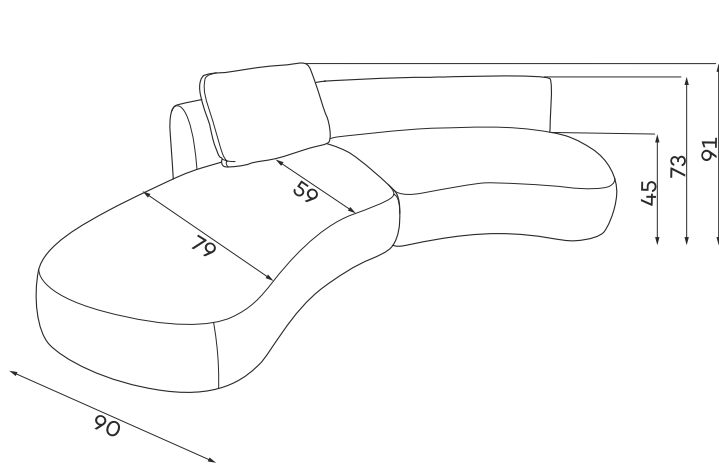

Other dimensions

What makes the Domani sofa stand out?

The sinuous springs make the seat more flexible and provide a perfect base for high-elastic foam.

You have the opportunity to choose a fabric from dedicated collections, including fabrics that are easy to clean.

The furniture is fully upholstered, so you can put it in the middle of the living room.

The highly elastic foam used increases the strength and elasticity of the seat preventing deformation.

The perfect fit between the seat and backrest to the anatomical shape of the human body provides exceptional comfort and ergonomics of the body.

Mixed filling: Natural feathers and silicone balls.