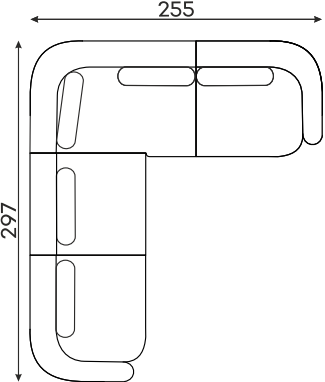

Corner sofas Available in a left-hand or right-hand configuration. The sets below are left-hand facing.

DOMANI SET 1

DOMANI SET 2

DOMANI SET 3

DOMANI SET 4

DOMANI SET 5

DOMANI SET 6

DOMANI SET 7

Modular units

Available in a left-hand or right-hand configuration. The sets below are left-hand facing.

2-SEATER UNIT
SMALL BACKREST

2-SEATER UNIT
BIG BACKREST

ROUND CORNER
ELEMENT

1-SEATER

1-SEATER WITH
ARMREST

ASYMMETRICAL
CORNER ELEMENT

1,5-SEATER WITH
ARMREST

2-SEATER WITH
ARMREST

ELEMENT
CORNER ELEMENT

OTTOMAN

CORNER ELEMENT 60°

POUFFE

Pouffe height: 45