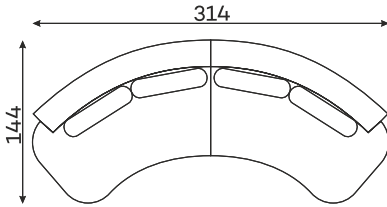

befame

Domani

Domani is a modern and very pleasant rounded model, consisting of straight and bean-shaped modules. By combining them freely you can create a fanciful shape: a sofa, an L-shaped corner sofa, but also a semi-circle, an open circle, a wave or an S-shape. You are only limited by your imagination! This unique feature makes Domani suitable for a wide variety of rooms – from a cosy living room to an exclusive waiting room in a clinic. Because sometimes we expect furniture to help us be very close to someone, and sometimes we can use it together with others to preserve some intimacy. Interesting? Finally, a little hint – this model looks fantastic in boucle fabrics!

Corner sofas Available in a left-hand or right-hand configuration. The sets below are left-hand facing.

DOMANI SET 1

DOMANI SET 2

DOMANI SET 3

DOMANI SET 4

DOMANI SET 5

DOMANI SET 6

DOMANI SET 7

Modular units

Available in a left-hand or right-hand configuration. The sets below are left-hand facing.

2-SEATER UNIT
SMALL BACKREST

2-SEATER UNIT
BIG BACKREST

ROUND CORNER
ELEMENT

1-SEATER

1-SEATER WITH
ARMREST

ASYMMETRICAL
CORNER ELEMENT

1,5-SEATER WITH
ARMREST

2-SEATER WITH
ARMREST

ELEMENT
CORNER ELEMENT

OTTOMAN

CORNER ELEMENT 60°

POUFFE

Pouffe height: 45