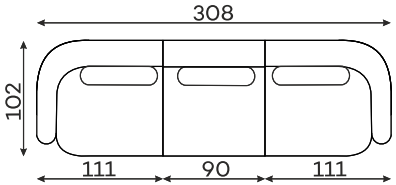

Corner sofas Available in a left-hand or right-hand configuration. The sets below are left-hand facing.

DOMANI SET 1

DOMANI SET 2

DOMANI SET 3

DOMANI SET 4

DOMANI SET 5

DOMANI SET 6

DOMANI SET 7

Modular units

Available in a left-hand or right-hand configuration. The sets below are left-hand facing.

2-SEATER UNIT
SMALL BACKREST

2-SEATER UNIT
BIG BACKREST

ROUND CORNER
ELEMENT

1-SEATER

1-SEATER WITH
ARMREST

ASYMMETRICAL
CORNER ELEMENT

1,5-SEATER WITH
ARMREST

2-SEATER WITH
ARMREST

ELEMENT
CORNER ELEMENT

OTTOMAN

CORNER ELEMENT 60°

POUFFE

Pouffe height: 45