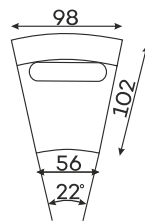

Modular units

Available in a left-hand or right-hand configuration. The sets below are left-hand facing.

2-SEATER UNIT
SMALL BACKREST

2-SEATER UNIT
BIG BACKREST

ROUND CORNER
ELEMENT

1-SEATER

1-SEATER WITH
ARMREST

ASYMMETRICAL
CORNER ELEMENT

1,5-SEATER WITH
ARMREST

2-SEATER WITH
ARMREST

ELEMENT
CORNER ELEMENT

OTTOMAN

CORNER ELEMENT 60°

POUFFE

Pouffe height: 45