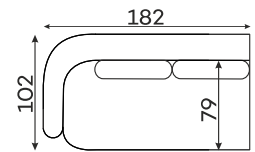

Modular units

Available in a left-hand or right-hand configuration. The sets below are left-hand facing.

2-SEATER UNIT
SMALL BACKREST

2-SEATER UNIT
BIG BACKREST

ROUND CORNER
ELEMENT

1-SEATER

1-SEATER WITH
ARMREST

ASYMMETRICAL
CORNER ELEMENT

1,5-SEATER WITH
ARMREST

2-SEATER WITH
ARMREST

ELEMENT
CORNER ELEMENT

OTTOMAN

CORNER ELEMENT 60°

POUFFE

Pouffe height: 45