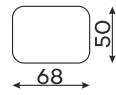

Other dimensions

CUSHION

What makes the Domani sofa stand out?

The sinuous springs make the seat more flexible and provide a perfect base for high-elastic foam.

You have the opportunity to choose a fabric from dedicated collections, including fabrics that are easy to clean.

The furniture is fully upholstered, so you can put it in the middle of the living room.

The highly elastic foam used increases the strength and elasticity of the seat preventing deformation.

The perfect fit between the seat and backrest to the anatomical shape of the human body provides exceptional comfort and ergonomics of the body.

Mixed filling: Natural feathers and silicone balls.