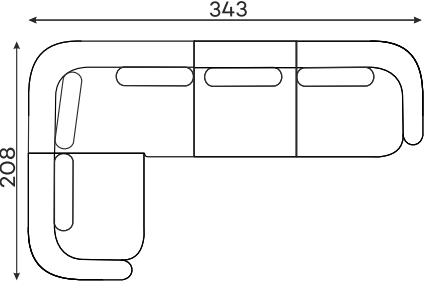

Corner sofas Available in a left-hand or right-hand configuration. The sets below are left-hand facing.

DOMANI SET 1

DOMANI SET 2

DOMANI SET 3

DOMANI SET 4

DOMANI SET 5

DOMANI SET 6

DOMANI SET 7

Modular units

Available in a left-hand or right-hand configuration. The sets below are left-hand facing.

2-SEATER UNIT
SMALL BACKREST

2-SEATER UNIT
BIG BACKREST

ROUND CORNER
ELEMENT

1-SEATER

1-SEATER WITH
ARMREST

ASYMMETRICAL
CORNER ELEMENT

1,5-SEATER WITH
ARMREST

2-SEATER WITH
ARMREST

ELEMENT
CORNER ELEMENT

OTTOMAN

CORNER ELEMENT 60°

POUFFE

Pouffe height: 45