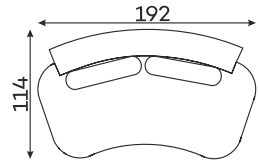

Corner sofas Available in a left-hand or right-hand configuration. The sets below are left-hand facing.

DOMANI SET 1

DOMANI SET 2

DOMANI SET 3

DOMANI SET 4

DOMANI SET 5

DOMANI SET 6

DOMANI SET 7

DOMANI SET 8

DOMANI SET 9

DOMANI SET 10

DOMANI SET 11

DOMANI SET 12

DOMANI SET 20

Sofas

2-SEATER SOFA

Modular units

Available in a left-hand or right-hand configuration. The sets below are left-hand facing.

2-SEATER UNIT
SMALL BACKREST

2-SEATER UNIT
BIG BACKREST

ROUND CORNER
ELEMENT

1-SEATER

1-SEATER WITH
ARMREST

ASYMMETRICAL
CORNER ELEMENT

1,5-SEATER WITH
ARMREST

2-SEATER WITH
ARMREST

ELEMENT
CORNER ELEMENT

OTTOMAN

CORNER ELEMENT 60°

POUFFE

Pouffe height: 45