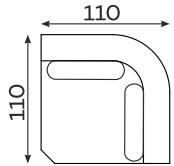

Modular units

Available in a left-hand or right-hand configuration. The sets below are left-hand facing.

2-SEATER UNIT
SMALL BACKREST

2-SEATER UNIT
BIG BACKREST

ROUND CORNER
ELEMENT

1-SEATER

1-SEATER WITH
ARMREST

ASYMMETRICAL
CORNER ELEMENT

1,5-SEATER WITH
ARMREST

2-SEATER WITH
ARMREST

ELEMENT
CORNER ELEMENT

OTTOMAN

CORNER ELEMENT 60°

POUFFE

Pouffe height: 45