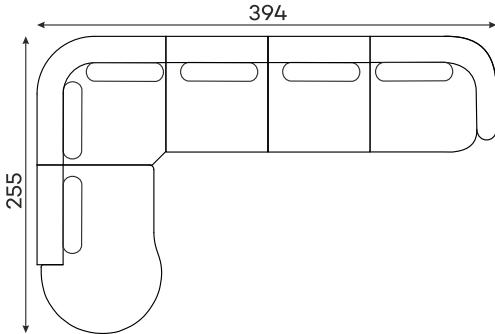

Corner sofas Available in a left-hand or right-hand configuration. The sets below are left-hand facing.

DOMANI SET 1

DOMANI SET 2

DOMANI SET 3

DOMANI SET 4

DOMANI SET 5

DOMANI SET 6

DOMANI SET 7

DOMANI SET 8

DOMANI SET 9

DOMANI SET 10

DOMANI SET 11

DOMANI SET 12

DOMANI SET 20

Sofas

2-SEATER SOFA

Modular units

Available in a left-hand or right-hand configuration. The sets below are left-hand facing.

2-SEATER UNIT
SMALL BACKREST

2-SEATER UNIT
BIG BACKREST

ROUND CORNER
ELEMENT

1-SEATER

1-SEATER WITH
ARMREST

ASYMMETRICAL
CORNER ELEMENT

1,5-SEATER WITH
ARMREST

2-SEATER WITH
ARMREST

ELEMENT
CORNER ELEMENT

OTTOMAN

CORNER ELEMENT 60°

POUFFE

Pouffe height: 45