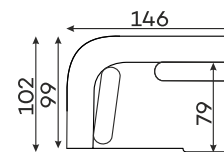

Modular units

Available in a left-hand or right-hand configuration. The sets below are left-hand facing.

2-SEATER UNIT
SMALL BACKREST

2-SEATER UNIT
BIG BACKREST

ROUND CORNER
ELEMENT

1-SEATER

1-SEATER WITH
ARMREST

ASYMMETRICAL
CORNER ELEMENT

1,5-SEATER WITH
ARMREST

2-SEATER WITH
ARMREST

ELEMENT
CORNER ELEMENT

OTTOMAN

CORNER ELEMENT 60°

POUFFE

Pouffe height: 45