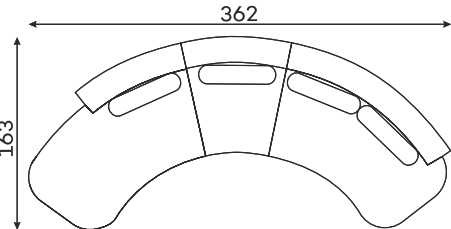

Corner sofas Available in a left-hand or right-hand configuration. The sets below are left-hand facing.

DOMANI SET 1

DOMANI SET 2

DOMANI SET 3

DOMANI SET 4

DOMANI SET 5

DOMANI SET 6

DOMANI SET 7

DOMANI SET 8

DOMANI SET 9

DOMANI SET 10

DOMANI SET 11

DOMANI SET 12

DOMANI SET 20

Sofas

2-SEATER SOFA

Modular units

Available in a left-hand or right-hand configuration. The sets below are left-hand facing.

2-SEATER UNIT
SMALL BACKREST

2-SEATER UNIT
BIG BACKREST

ROUND CORNER
ELEMENT

1-SEATER

1-SEATER WITH
ARMREST

ASYMMETRICAL
CORNER ELEMENT

1,5-SEATER WITH
ARMREST

2-SEATER WITH
ARMREST

ELEMENT
CORNER ELEMENT

OTTOMAN

CORNER ELEMENT 60°

POUFFE

Pouffe height: 45