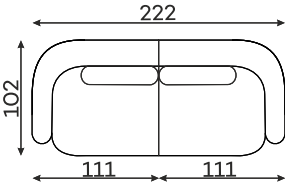

Corner sofas Available in a left-hand or right-hand configuration. The sets below are left-hand facing.

DOMANI SET 1

DOMANI SET 2

DOMANI SET 3

DOMANI SET 4

DOMANI SET 5

DOMANI SET 6

DOMANI SET 7

Modular units

Available in a left-hand or right-hand configuration. The sets below are left-hand facing.

2-SEATER UNIT
SMALL BACKREST

2-SEATER UNIT
BIG BACKREST

ROUND CORNER
ELEMENT

1-SEATER

1-SEATER WITH
ARMREST

ASYMMETRICAL
CORNER ELEMENT

1,5-SEATER WITH
ARMREST

2-SEATER WITH
ARMREST

ELEMENT
CORNER ELEMENT

OTTOMAN

CORNER ELEMENT 60°

POUFFE

Pouffe height: 45