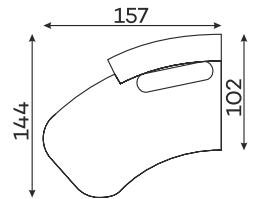

Corner sofas Available in a left-hand or right-hand configuration. The sets below are left-hand facing.

DOMANI SET 1

DOMANI SET 2

DOMANI SET 3

DOMANI SET 4

DOMANI SET 5

DOMANI SET 6

DOMANI SET 7

DOMANI SET 8

DOMANI SET 9

DOMANI SET 10

DOMANI SET 11

DOMANI SET 12

DOMANI SET 20

Sofas

2-SEATER SOFA

Modular units

Available in a left-hand or right-hand configuration. The sets below are left-hand facing.

2-SEATER UNIT
SMALL BACKREST

2-SEATER UNIT
BIG BACKREST

ROUND CORNER
ELEMENT

1-SEATER

1-SEATER WITH
ARMREST

ASYMMETRICAL
CORNER ELEMENT

1,5-SEATER WITH
ARMREST

2-SEATER WITH
ARMREST

ELEMENT
CORNER ELEMENT

OTTOMAN

CORNER ELEMENT 60°

POUFFE

Pouffe height: 45