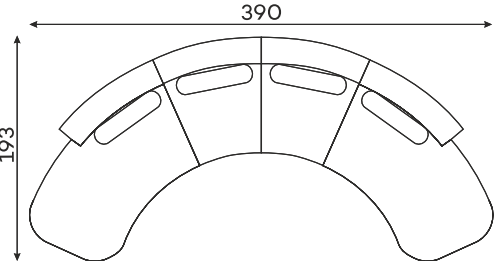

DOMANI SET 10