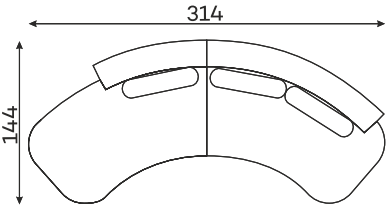

befame

Domani

Domani is a modern and very pleasant rounded model, consisting of straight and bean-shaped modules. By combining them freely you can create a fanciful shape: a sofa, an L-shaped corner sofa, but also a semi-circle, an open circle, a wave or an S-shape. You are only limited by your imagination! This unique feature makes Domani suitable for a wide variety of rooms – from a cosy living room to an exclusive waiting room in a clinic. Because sometimes we expect furniture to help us be very close to someone, and sometimes we can use it together with others to preserve some intimacy. Interesting? Finally, a little hint – this model looks fantastic in boucle fabrics!

Corner sofas Available in a left-hand or right-hand configuration. The sets below are left-hand facing.

DOMANI SET 1

DOMANI SET 2

DOMANI SET 3

DOMANI SET 4

DOMANI SET 5

DOMANI SET 6

DOMANI SET 7

Modular units

Available in a left-hand or right-hand configuration. The sets below are left-hand facing.

2-SEATER UNIT
SMALL BACKREST

2-SEATER UNIT
BIG BACKREST

ROUND CORNER
ELEMENT

1-SEATER

1-SEATER WITH
ARMREST

ASYMMETRICAL
CORNER ELEMENT

1,5-SEATER WITH
ARMREST

2-SEATER WITH
ARMREST

ELEMENT
CORNER ELEMENT

OTTOMAN

CORNER ELEMENT 60°

POUFFE

Pouffe height: 45