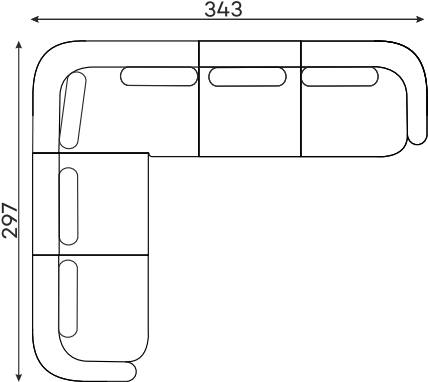

DOMANI SET 8