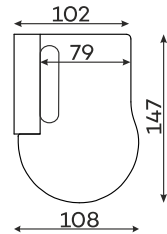

Modular units

Available in a left-hand or right-hand configuration. The sets below are left-hand facing.

2-SEATER UNIT
SMALL BACKREST

2-SEATER UNIT
BIG BACKREST

ROUND CORNER
ELEMENT

1-SEATER

1-SEATER WITH
ARMREST

ASYMMETRICAL
CORNER ELEMENT

1,5-SEATER WITH
ARMREST

2-SEATER WITH
ARMREST

ELEMENT
CORNER ELEMENT

OTTOMAN

CORNER ELEMENT 60°

POUFFE

Pouffe height: 45