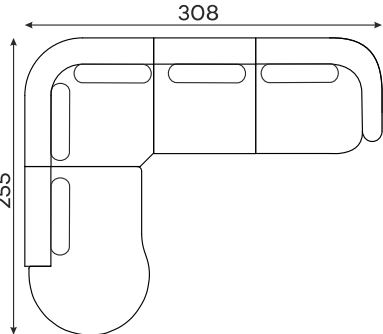

Corner sofas Available in a left-hand or right-hand configuration. The sets below are left-hand facing.

DOMANI SET 1

DOMANI SET 2

DOMANI SET 3

DOMANI SET 4

DOMANI SET 5

DOMANI SET 6

DOMANI SET 7

DOMANI SET 8

DOMANI SET 9

DOMANI SET 10

DOMANI SET 11

DOMANI SET 12

DOMANI SET 20

Sofas

2-SEATER SOFA

Modular units

Available in a left-hand or right-hand configuration. The sets below are left-hand facing.

2-SEATER UNIT
SMALL BACKREST

2-SEATER UNIT
BIG BACKREST

ROUND CORNER
ELEMENT

1-SEATER

1-SEATER WITH
ARMREST

ASYMMETRICAL
CORNER ELEMENT

1,5-SEATER WITH
ARMREST

2-SEATER WITH
ARMREST

ELEMENT
CORNER ELEMENT

OTTOMAN

CORNER ELEMENT 60°

POUFFE

Pouffe height: 45